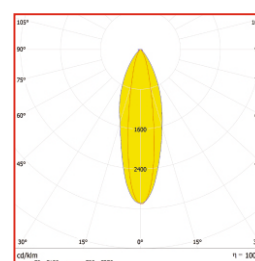

TECHNICAL DATA

Product Code	Power (W)	Voltage (V)	Luminous Flux (lm)	Beam Angle (Degree)	CCT	Luminous Efficacy (lm/v)	CRI
DL464612XXW W0300XXXX	12	220-230	≥1260	4/9/25/30X15/40/ Sym/Asym	2400, 4000, 5700K	≥105	>70
DL464616XXW W0300XXXX	16	220-230	≥1680	4/9/25/30X15/40/ Sym/Asym	2400, 4000, 5700K	≥105	>70

POLAR PLOT

4°

9°

25°

30X15°

40°

TECHNICAL DATASHEET

ELECTRICAL	
LED Wattage (W)	>1-<3W
Operation Input Voltage(VAC)	140-270VAC
Operating input frequency range(Hz)	50-60Hz
Total Harmonic Distortion (%)	<15%
Power Factor	>0.9
Driver Efficiency	>85%
Driver Isolation	Yes
Over Voltage protection	Yes
Under voltage protection	Yes
Short circuit protection	Yes
LED Open circuit protection	Yes
Surge Protection	4kV
Electrical Class	Class 2US, Class 2 EU
Electromagnetic Compliance (EMC)	EN 55015:2013/A1:2015, EN 61000-4, -3,-4, -5, -6, -8, -11:2014, EN 61000-3 -2, -3:2013
OPTICAL	
LED	Osram, Seol, Refond, Lattice Power or Equivalent
Color Temperature (K)	2700-6500K
CRI	>70
Beam Angle	4°, 9°, 25°, 30X15°, 40°
Dimension in mm	300
Optic Material	PC/PMMA
Protector	Toughened Glass
ENVIRONMENTAL	
Working Temp.Range	-10 deg to +45 deg C
Working Humidity Range	0-95%
Life of Junction temperature @85 deg C	60000 hours
MECHANICAL	
Housing	Aluminium Extrusion
IP Rating	IP66
IK Rating	IK07