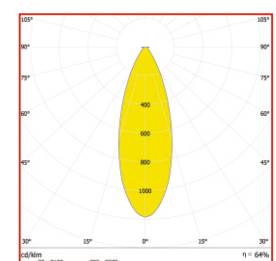

TECHNICAL DATA

Product Code	Power (W)	Voltage (V)	Luminous Flux (lm)	Beam Angle (Degree)	CCT	Luminous Efficacy (lm/v)	CRI
DL464612XXW W0300XXXX	12	220-230	≥1260	4/9/25/30X15/40/ Sym/Asym	2400, 4000, 5700K	≥105	>70
DL464616XXW W0300XXXX	16	220-230	≥1680	4/9/25/30X15/40/ Sym/Asym	2400, 4000, 5700K	≥105	>70

POLAR PLOT

4°

9°

25°

30X15°

40°

TECHNICAL DATASHEET

ELECTRICAL	
LED Wattage (W)	>1-<3W
Operation Input Voltage(VAC)	140-270VAC
Operating input frequency range(Hz)	50-60Hz
Total Harmonic Distortion (%)	<15%
Power Factor	>0.9
Driver Efficiency	>85%
Driver Isolation	Yes
Over Voltage protection	Yes
Under voltage protection	Yes
Short circuit protection	Yes
LED Open circuit protection	Yes
Surge Protection	4kV
Electrical Class	Class 2US, Class 2 EU
Electromagnetic Compliance (EMC)	EN 55015:2013/A1:2015, EN 61000-4, -3,-4, -5, -6, -8, -11:2014, EN 61000-3 -2, -3:2013
OPTICAL	
LED	Osram, Seol, Refond, Lattice Power or Equivalent
Color Temperature (K)	2700-6500K
CRI	>70
Beam Angle	4°, 9°, 25°, 30X15°, 40°
Dimension in mm	300
Optic Material	PC/PMMA
Protector	Toughened Glass
ENVIRONMENTAL	
Working Temp.Range	-10 deg to +45 deg C
Working Humidity Range	0-95%
Life of Junction temperature @85 deg C	60000 hours
MECHANICAL	
Housing	Aluminium Extrusion
IP Rating	IP66
IK Rating	IK07