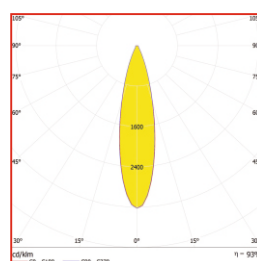

TECHNICAL DATA

Product Code	Power (W)	Voltage (V)	Luminous Flux (lm)	Beam Angle (Degree)	CCT	Luminous Efficacy (lm/v)	CRI
DL464612XXW W0300XXXX	12	220-230	≥1260	4/9/25/30X15/40/ Sym/Asym	2400, 4000, 5700K	≥105	>70
DL464616XXW W0300XXXX	16	220-230	≥1680	4/9/25/30X15/40/ Sym/Asym	2400, 4000, 5700K	≥105	>70

POLAR PLOT

4°

9°

25°

30X15°

40°

TECHNICAL DATASHEET

ELECTRICAL	
LED Wattage (W)	>1-<3W
Operation Input Voltage(VAC)	140-270VAC
Operating input frequency range(Hz)	50-60Hz
Total Harmonic Distortion (%)	<15%
Power Factor	>0.9
Driver Efficiency	>85%
Driver Isolation	Yes
Over Voltage protection	Yes
Under voltage protection	Yes
Short circuit protection	Yes
LED Open circuit protection	Yes
Surge Protection	4kV
Electrical Class	Class 2US, Class 2 EU
Electromagnetic Compliance (EMC)	EN 55015:2013/A1:2015, EN 61000-4, -3,-4, -5, -6, -8, -11:2014, EN 61000-3 -2, -3:2013
OPTICAL	
LED	Osram, Seol, Refond, Lattice Power or Equivalent
Color Temperature (K)	2700-6500K
CRI	>70
Beam Angle	4°, 9°, 25°, 30X15°, 40°
Dimension in mm	300
Optic Material	PC/PMMA
Protector	Toughened Glass
ENVIRONMENTAL	
Working Temp.Range	-10 deg to +45 deg C
Working Humidity Range	0-95%
Life of Junction temperature @85 deg C	60000 hours
MECHANICAL	
Housing	Aluminium Extrusion
IP Rating	IP66
IK Rating	IK07