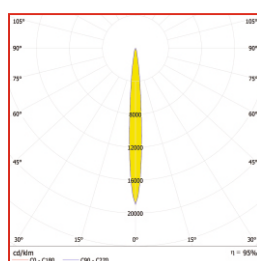

TECHNICAL DATA

Product Code	Power (W)	Voltage (V)	Luminous Flux (lm)	Beam Angle (Degree)	CCT	Luminous Efficacy (lm/v)	CRI
DL464612XXW W0300XXXX	12	220-230	≥1260	4/9/25/30X15/40/ Sym/Asym	2400, 4000, 5700K	≥105	>70
DL464616XXW W0300XXXX	16	220-230	≥1680	4/9/25/30X15/40/ Sym/Asym	2400, 4000, 5700K	≥105	>70

POLAR PLOT

4°

9°

25°

30X15°

40°

TECHNICAL DATASHEET

ELECTRICAL	
LED Wattage (W)	>1-<3W
Operation Input Voltage(VAC)	140-270VAC
Operating input frequency range(Hz)	50-60Hz
Total Harmonic Distortion (%)	<15%
Power Factor	>0.9
Driver Efficiency	>85%
Driver Isolation	Yes
Over Voltage protection	Yes
Under voltage protection	Yes
Short circuit protection	Yes
LED Open circuit protection	Yes
Surge Protection	4kV
Electrical Class	Class 2US, Class 2 EU
Electromagnetic Compliance (EMC)	EN 55015:2013/A1:2015, EN 61000-4, -3,-4, -5, -6, -8, -11:2014, EN 61000-3 -2, -3:2013
OPTICAL	
LED	Osram, Seol, Refond, Lattice Power or Equivalent
Color Temperature (K)	2700-6500K
CRI	>70
Beam Angle	4°, 9°, 25°, 30X15°, 40°
Dimension in mm	300
Optic Material	PC/PMMA
Protector	Toughened Glass
ENVIRONMENTAL	
Working Temp.Range	-10 deg to +45 deg C
Working Humidity Range	0-95%
Life of Junction temperature @85 deg C	60000 hours
MECHANICAL	
Housing	Aluminium Extrusion
IP Rating	IP66
IK Rating	IK07