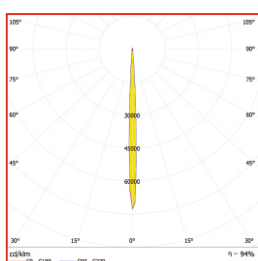

TECHNICAL DATA

Product Code	Power (W)	Voltage (V)	Luminous Flux (lm)	Beam Angle (Degree)	CCT	Luminous Efficacy (lm/v)	CRI
DL464612XXW W0300XXXX	12	220-230	≥1260	4/9/25/30X15/40/ Sym/Asym	2400, 4000, 5700K	≥105	>70
DL464616XXW W0300XXXX	16	220-230	≥1680	4/9/25/30X15/40/ Sym/Asym	2400, 4000, 5700K	≥105	>70

POLAR PLOT

4°

9°

25°

30X15°

40°

TECHNICAL DATASHEET

ELECTRICAL	
LED Wattage (W)	>1-<3W
Operation Input Voltage(VAC)	140-270VAC
Operating input frequency range(Hz)	50-60Hz
Total Harmonic Distortion (%)	<15%
Power Factor	>0.9
Driver Efficiency	>85%
Driver Isolation	Yes
Over Voltage protection	Yes
Under voltage protection	Yes
Short circuit protection	Yes
LED Open circuit protection	Yes
Surge Protection	4kV
Electrical Class	Class 2US, Class 2 EU
Electromagnetic Compliance (EMC)	EN 55015:2013/A1:2015, EN 61000-4, -3,-4, -5, -6, -8, -11:2014, EN 61000-3 -2, -3:2013
OPTICAL	
LED	Osram, Seol, Refond, Lattice Power or Equivalent
Color Temperature (K)	2700-6500K
CRI	>70
Beam Angle	4°, 9°, 25°, 30X15°, 40°
Dimension in mm	300
Optic Material	PC/PMMA
Protector	Toughened Glass
ENVIRONMENTAL	
Working Temp.Range	-10 deg to +45 deg C
Working Humidity Range	0-95%
Life of Junction temperature @85 deg C	60000 hours
MECHANICAL	
Housing	Aluminium Extrusion
IP Rating	IP66
IK Rating	IK07